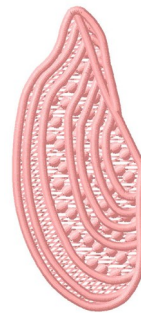

Name: FSL Tellin Shell Machine Embroidery Design

SKU: GSD01-FSL191R

Brand: Grand Slam Designs

Unique Colors: 13 (1 color Stops)

Unique Colors

	Color Name (Color Code)	Manufacturer - Type
	Super White (1001) [No Color Selected]	madeira - rayon
	Dusty Lilac (1263) [No Color Selected]	madeira - rayon
	Crocus (286)	Exquisite - Polyester 1000m

Complete Color Sequence

#		Color Name (Color Code)	Manufacturer - Type
1		Super White (1001) [No Color Selected]	madeira - rayon
2		Super White (1001) [No Color Selected]	madeira - rayon
3		Crocus (286)	Exquisite - Polyester 1000m