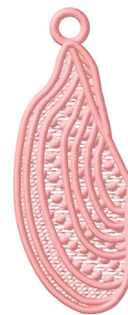

Name: FSL Tellin Shell Machine Embroidery Design

SKU: GSD01-FSL190R

Brand: Grand Slam Designs

Unique Colors: 13 (1 color Stops)

Unique Colors

	Color Name (Color Code)	Manufacturer - Type
	Super White (1001) [No Color Selected]	madeira - rayon
	Dusty Lilac (1263) [No Color Selected]	madeira - rayon
	Crocus (286)	Exquisite - Polyester 1000m

Complete Color Sequence

#		Color Name (Color Code)	Manufacturer - Type
1		Super White (1001) [No Color Selected]	madeira - rayon
2		Super White (1001) [No Color Selected]	madeira - rayon
3		Crocus (286)	Exquisite - Polyester 1000m