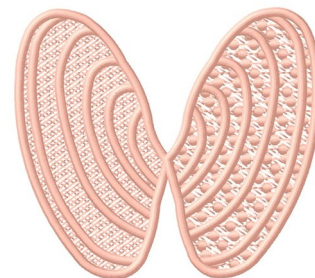

Name: FSL Sunset Shell Machine Embroidery Design

SKU: GSD01-FSL189R

Brand: Grand Slam Designs

Unique Colors: 13 (1 color Stops)

Unique Colors

	Color Name (Color Code)	Manufacturer - Type
	Super White (1001) [No Color Selected]	madeira - rayon
	Dusty Lilac (1263) [No Color Selected]	madeira - rayon
	Crocus (286)	Exquisite - Polyester 1000m

Complete Color Sequence

#		Color Name (Color Code)	Manufacturer - Type
1		Super White (1001) [No Color Selected]	madeira - rayon
2		Super White (1001) [No Color Selected]	madeira - rayon
3		Crocus (286)	Exquisite - Polyester 1000m