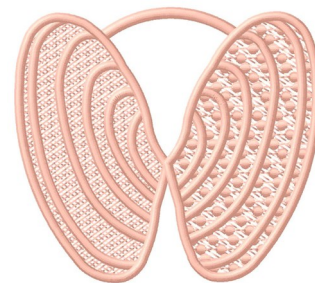

Name: FSL Sunset Shell

SKU: GSD01-FSL188R

Brand: Grand Slam Designs

Unique Colors: 13 (1 color Stops)

Unique Colors

	Color Name (Color Code)	Manufacturer - Type
	Super White (1001) [No Color Selected]	madeira - rayon
	Dusty Lilac (1263) [No Color Selected]	madeira - rayon
	Crocus (286)	Exquisite - Polyester 1000m

Complete Color Sequence

#		Color Name (Color Code)	Manufacturer - Type
1		Super White (1001) [No Color Selected]	madeira - rayon
2		Super White (1001) [No Color Selected]	madeira - rayon
3		Crocus (286)	Exquisite - Polyester 1000m