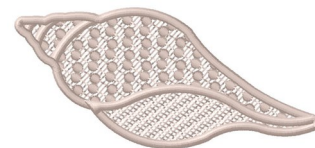

Name: FSL Spindle Shell Machine Embroidery Design

SKU: GSD01-FSL183R

Brand: Grand Slam Designs

Unique Colors: 13 (1 color Stops)

Unique Colors

	Color Name (Color Code)	Manufacturer - Type
	Super White (1001) [No Color Selected]	madeira - rayon
	Dusty Lilac (1263) [No Color Selected]	madeira - rayon
	Crocus (286)	Exquisite - Polyester 1000m

Complete Color Sequence

#		Color Name (Color Code)	Manufacturer - Type
1		Super White (1001) [No Color Selected]	madeira - rayon
2		Super White (1001) [No Color Selected]	madeira - rayon
3		Crocus (286)	Exquisite - Polyester 1000m