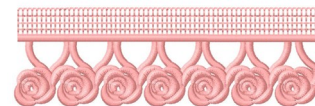

Name: FSL Rose Edging Machine Embroidery Design

SKU: GSD01-FSL154R

Brand: Grand Slam Designs

Unique Colors: 13 (1 color Stops)

Unique Colors

	Color Name (Color Code)	Manufacturer - Type
	Super White (1001) [No Color Selected]	madeira - rayon
	Dusty Lilac (1263) [No Color Selected]	madeira - rayon
	Crocus (286)	Exquisite - Polyester 1000m

Complete Color Sequence

#		Color Name (Color Code)	Manufacturer - Type
1		Super White (1001) [No Color Selected]	madeira - rayon
2		Super White (1001) [No Color Selected]	madeira - rayon
3		Crocus (286)	Exquisite - Polyester 1000m