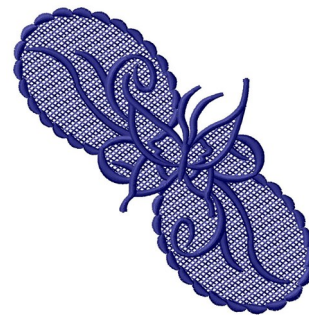

Name: FSL Butterfly Machine Embroidery Design

SKU: GSD01-FSL102R

Brand: Grand Slam Designs

Unique Colors: 13 (1 color Stops)

Unique Colors

	Color Name (Color Code)	Manufacturer - Type
	Super White (1001) [No Color Selected]	madeira - rayon
	Dusty Lilac (1263) [No Color Selected]	madeira - rayon
	Crocus (286)	Exquisite - Polyester 1000m

Complete Color Sequence

#		Color Name (Color Code)	Manufacturer - Type
1		Super White (1001) [No Color Selected]	madeira - rayon
2		Super White (1001) [No Color Selected]	madeira - rayon
3		Crocus (286)	Exquisite - Polyester 1000m