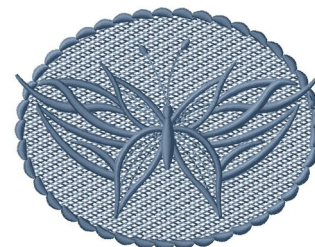

Name: FSL Butterfly Machine Embroidery Design

SKU: GSD01-FSL096R

Brand: Grand Slam Designs

Unique Colors: 13 (1 color Stops)

Unique Colors

	Color Name (Color Code)	Manufacturer - Type
	Super White (1001) [No Color Selected]	madeira - rayon
	Dusty Lilac (1263) [No Color Selected]	madeira - rayon
	Crocus (286)	Exquisite - Polyester 1000m

Complete Color Sequence

#		Color Name (Color Code)	Manufacturer - Type
1		Super White (1001) [No Color Selected]	madeira - rayon
2		Super White (1001) [No Color Selected]	madeira - rayon
3		Crocus (286)	Exquisite - Polyester 1000m