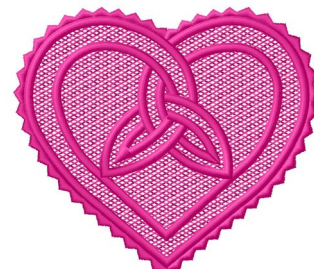

Name: FSL Heart

SKU: GSD01-FSL094R

Brand: Grand Slam Designs

Unique Colors: 13 (1 color Stops)

Unique Colors

	Color Name (Color Code)	Manufacturer - Type
	Super White (1001) [No Color Selected]	madeira - rayon
	Dusty Lilac (1263) [No Color Selected]	madeira - rayon
	Crocus (286)	Exquisite - Polyester 1000m

Complete Color Sequence

#		Color Name (Color Code)	Manufacturer - Type
1		Super White (1001) [No Color Selected]	madeira - rayon
2		Super White (1001) [No Color Selected]	madeira - rayon
3		Crocus (286)	Exquisite - Polyester 1000m