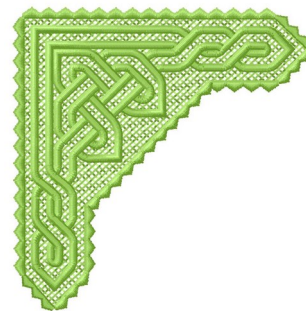

**Name:** FSL Corner

**SKU:** GSD01-FSL090R

**Brand:** Grand Slam Designs

**Unique Colors:** 13 (1 color Stops)

## Unique Colors

	<b>Color Name (Color Code)</b>	<b>Manufacturer - Type</b>
	Super White (1001) [No Color Selected]	madeira - rayon
	Dusty Lilac (1263) [No Color Selected]	madeira - rayon
	Crocus (286)	Exquisite - Polyester 1000m

# Complete Color Sequence

#		Color Name (Color Code)	Manufacturer - Type
1		Super White (1001) [No Color Selected]	madeira - rayon
2		Super White (1001) [No Color Selected]	madeira - rayon
3		Crocus (286)	Exquisite - Polyester 1000m