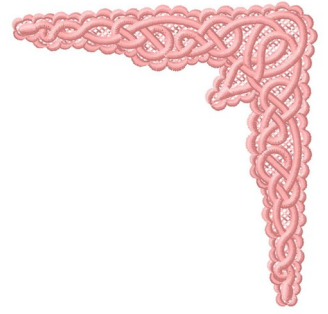

**Name:** FSL Corner

**SKU:** GSD01-FSL088R

**Brand:** Grand Slam Designs

**Unique Colors:** 13 (1 color Stops)

## Unique Colors

	Color Name (Color Code)	Manufacturer - Type
	Super White (1001) [No Color Selected]	madeira - rayon
	Dusty Lilac (1263) [No Color Selected]	madeira - rayon
	Crocus (286)	Exquisite - Polyester 1000m

# Complete Color Sequence

#		Color Name (Color Code)	Manufacturer - Type
1		Super White (1001) [No Color Selected]	madeira - rayon
2		Super White (1001) [No Color Selected]	madeira - rayon
3		Crocus (286)	Exquisite - Polyester 1000m