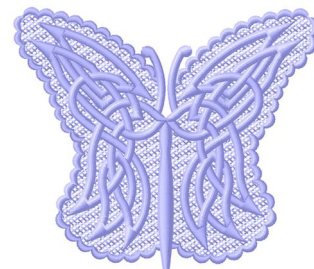

Name: FSL Butterfly

SKU: GSD01-FSL083R

Brand: Grand Slam Designs

Unique Colors: 13 (1 color Stops)

Unique Colors

	Color Name (Color Code)	Manufacturer - Type
	Super White (1001) [No Color Selected]	madeira - rayon
	Dusty Lilac (1263) [No Color Selected]	madeira - rayon
	Crocus (286)	Exquisite - Polyester 1000m

Complete Color Sequence

#		Color Name (Color Code)	Manufacturer - Type
1		Super White (1001) [No Color Selected]	madeira - rayon
2		Super White (1001) [No Color Selected]	madeira - rayon
3		Crocus (286)	Exquisite - Polyester 1000m