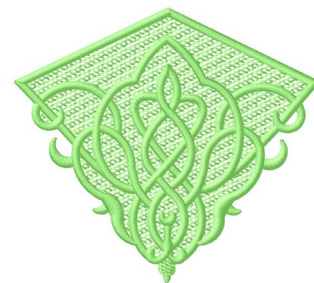

Name: FSL Vine Machine Embroidery Design

SKU: GSD01-FSL082R

Brand: Grand Slam Designs

Unique Colors: 13 (1 color Stops)

Unique Colors

	Color Name (Color Code)	Manufacturer - Type
	Super White (1001) [No Color Selected]	madeira - rayon
	Dusty Lilac (1263) [No Color Selected]	madeira - rayon
	Crocus (286)	Exquisite - Polyester 1000m

Complete Color Sequence

#		Color Name (Color Code)	Manufacturer - Type
1		Super White (1001) [No Color Selected]	madeira - rayon
2		Super White (1001) [No Color Selected]	madeira - rayon
3		Crocus (286)	Exquisite - Polyester 1000m