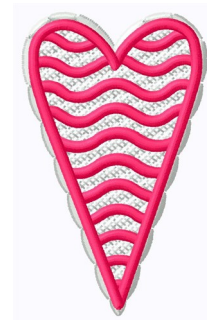

Name: Red Heart Free Standing Lace

SKU: GSD01-FSL001

Brand: Grand Slam Designs

Unique Colors: 13 (2 color Stops)

Unique Colors

	Color Name (Color Code)	Manufacturer - Type
	Super White (1001) [No Color Selected]	madeira - rayon
	Dusty Lilac (1263) [No Color Selected]	madeira - rayon
	Crocus (286)	Exquisite - Polyester 1000m

Complete Color Sequence

#		Color Name (Color Code)	Manufacturer - Type
1		Super White (1001) [No Color Selected]	madeira - rayon
2		Super White (1001) [No Color Selected]	madeira - rayon
3		Crocus (286)	Exquisite - Polyester 1000m