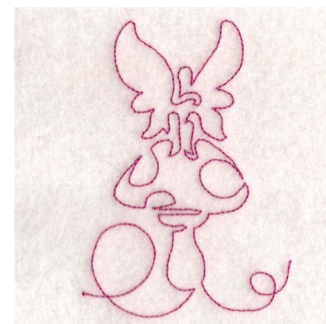

**Name:** Free Motion Fairy Outline

**SKU:** ST01-FMFAIRIES007

**Brand:** Shady Threads

**Unique Colors:** 13 (1 color Stops)

## Unique Colors

	<b>Color Name (Color Code)</b>	<b>Manufacturer - Type</b>
	Super White (1001) [No Color Selected]	madeira - rayon
	Dusty Lilac (1263) [No Color Selected]	madeira - rayon
	Crocus (286)	Exquisite - Polyester 1000m

# Complete Color Sequence

#		Color Name (Color Code)	Manufacturer - Type
1		Super White (1001) [No Color Selected]	madeira - rayon
2		Super White (1001) [No Color Selected]	madeira - rayon
3		Crocus (286)	Exquisite - Polyester 1000m