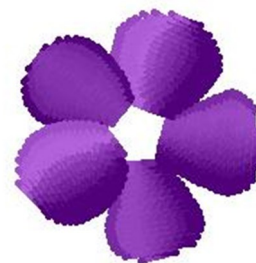

**Name:** Purple Flower

**SKU:** GSD01-FLG253

**Brand:** Grand Slam Designs

**Unique Colors:** 13 (1 color Stops)

## Unique Colors

	<b>Color Name (Color Code)</b>	<b>Manufacturer - Type</b>
	Super White (1001) [No Color Selected]	madeira - rayon
	Dusty Lilac (1263) [No Color Selected]	madeira - rayon
	Crocus (286)	Exquisite - Polyester 1000m