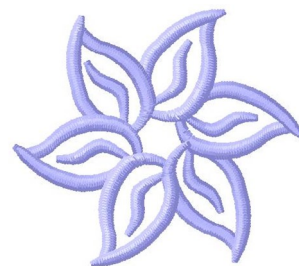

Name: Blue Flower Outline

SKU: GSD01-FLG252

Brand: Grand Slam Designs

Unique Colors: 13 (1 color Stops)

Unique Colors

	Color Name (Color Code)	Manufacturer - Type
	Super White (1001) [No Color Selected]	madeira - rayon
	Dusty Lilac (1263) [No Color Selected]	madeira - rayon
	Crocus (286)	Exquisite - Polyester 1000m

Complete Color Sequence

#		Color Name (Color Code)	Manufacturer - Type
1		Super White (1001) [No Color Selected]	madeira - rayon
2		Super White (1001) [No Color Selected]	madeira - rayon
3		Crocus (286)	Exquisite - Polyester 1000m