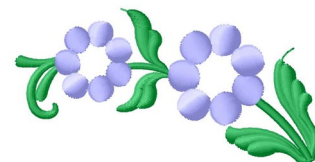

Name: Blue Flower

SKU: GSD01-FLG242

Brand: Grand Slam Designs

Unique Colors: 13 (2 color Stops)

Unique Colors

	Color Name (Color Code)	Manufacturer - Type
	Super White (1001) [No Color Selected]	madeira - rayon
	Dusty Lilac (1263) [No Color Selected]	madeira - rayon
	Crocus (286)	Exquisite - Polyester 1000m

Complete Color Sequence

#		Color Name (Color Code)	Manufacturer - Type
1		Super White (1001) [No Color Selected]	madeira - rayon
2		Super White (1001) [No Color Selected]	madeira - rayon
3		Crocus (286)	Exquisite - Polyester 1000m