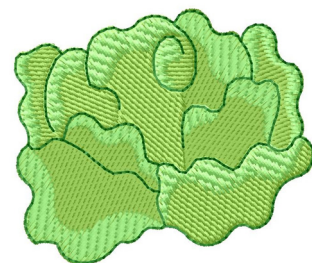

Name: Lettuce Machine Embroidery Design

SKU: GSD01-FLG206

Brand: Grand Slam Designs

Unique Colors: 13 (3 color Stops)

Unique Colors

	Color Name (Color Code)	Manufacturer - Type
	Super White (1001) [No Color Selected]	madeira - rayon
	Dusty Lilac (1263) [No Color Selected]	madeira - rayon
	Crocus (286)	Exquisite - Polyester 1000m

Complete Color Sequence

#		Color Name (Color Code)	Manufacturer - Type
1		Super White (1001) [No Color Selected]	madeira - rayon
2		Super White (1001) [No Color Selected]	madeira - rayon
3		Crocus (286)	Exquisite - Polyester 1000m