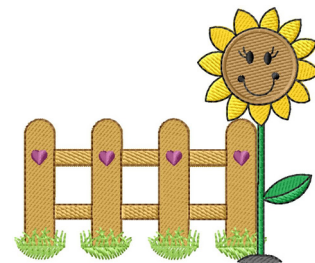

Name: Fence And Smiling Flower

SKU: GSD01-FLG204

Brand: Grand Slam Designs

Unique Colors: 13 (9 color Stops)

Unique Colors

	Color Name (Color Code)	Manufacturer - Type
	Super White (1001) [No Color Selected]	madeira - rayon
	Dusty Lilac (1263) [No Color Selected]	madeira - rayon
	Crocus (286)	Exquisite - Polyester 1000m