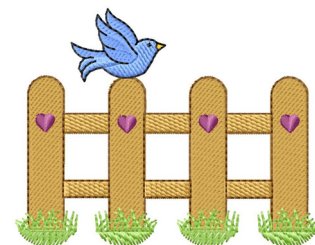

Name: Long-Haired Dachshund

SKU: GSD01-FLG196

Brand: Grand Slam Designs

Unique Colors: 13 (7 color Stops)

Unique Colors

	Color Name (Color Code)	Manufacturer - Type
	Super White (1001) [No Color Selected]	madeira - rayon
	Dusty Lilac (1263) [No Color Selected]	madeira - rayon
	Crocus (286)	Exquisite - Polyester 1000m