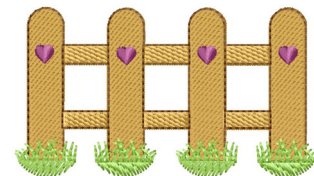

Name: Garden Fence

SKU: GSD01-FLG194

Brand: Grand Slam Designs

Unique Colors: 13 (4 color Stops)

Unique Colors

	Color Name (Color Code)	Manufacturer - Type
	Super White (1001) [No Color Selected]	madeira - rayon
	Dusty Lilac (1263) [No Color Selected]	madeira - rayon
	Crocus (286)	Exquisite - Polyester 1000m

Complete Color Sequence

#		Color Name (Color Code)	Manufacturer - Type
1		Super White (1001) [No Color Selected]	madeira - rayon
2		Super White (1001) [No Color Selected]	madeira - rayon
3		Crocus (286)	Exquisite - Polyester 1000m