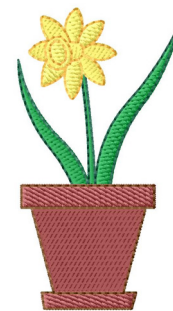

Name: Potted Daffodil

SKU: GSD01-FLG146

Brand: Grand Slam Designs

Unique Colors: 13 (7 color Stops)

Unique Colors

	Color Name (Color Code)	Manufacturer - Type
	Super White (1001) [No Color Selected]	madeira - rayon
	Dusty Lilac (1263) [No Color Selected]	madeira - rayon
	Crocus (286)	Exquisite - Polyester 1000m

Complete Color Sequence

#		Color Name (Color Code)	Manufacturer - Type
1		Super White (1001) [No Color Selected]	madeira - rayon
2		Super White (1001) [No Color Selected]	madeira - rayon
3		Crocus (286)	Exquisite - Polyester 1000m