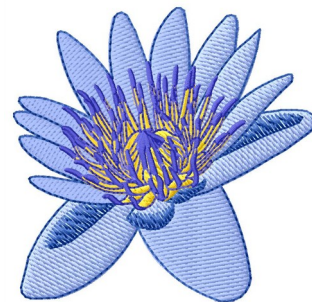

Name: Water Lily Machine Embroidery Design

SKU: GSD01-FLG124

Brand: Grand Slam Designs

Unique Colors: 13 (4 color Stops)

Unique Colors

	Color Name (Color Code)	Manufacturer - Type
	Super White (1001) [No Color Selected]	madeira - rayon
	Dusty Lilac (1263) [No Color Selected]	madeira - rayon
	Crocus (286)	Exquisite - Polyester 1000m

Complete Color Sequence

#		Color Name (Color Code)	Manufacturer - Type
1		Super White (1001) [No Color Selected]	madeira - rayon
2		Super White (1001) [No Color Selected]	madeira - rayon
3		Crocus (286)	Exquisite - Polyester 1000m