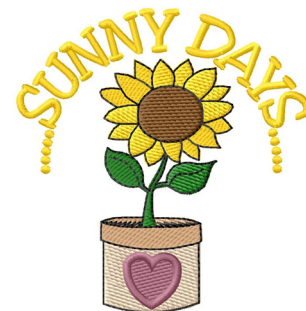

**Name:** Potted Sunflower Machine Embroidery Design

**SKU:** GSD01-FLBG98T2

**Brand:** Grand Slam Designs

**Unique Colors:** 13 (8 color Stops)