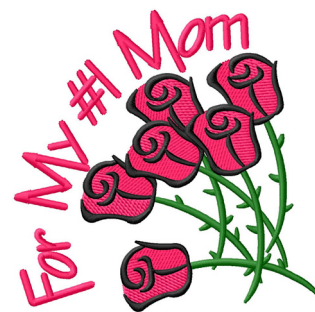

Name: For My #1 Mom Machine Embroidery Design

SKU: GSD01-FLBG84T2

Brand: Grand Slam Designs

Unique Colors: 13 (4 color Stops)

Unique Colors

	Color Name (Color Code)	Manufacturer - Type
	Super White (1001) [No Color Selected]	madeira - rayon
	Dusty Lilac (1263) [No Color Selected]	madeira - rayon
	Crocus (286)	Exquisite - Polyester 1000m

Complete Color Sequence

#		Color Name (Color Code)	Manufacturer - Type
1		Super White (1001) [No Color Selected]	madeira - rayon
2		Super White (1001) [No Color Selected]	madeira - rayon
3		Crocus (286)	Exquisite - Polyester 1000m