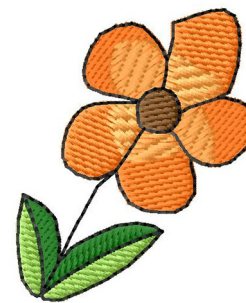

**Name:** Small Flower Machine Embroidery Design

**SKU:** GSD01-FLBG81

**Brand:** Grand Slam Designs

**Unique Colors:** 13 (6 color Stops)

## Unique Colors

	<b>Color Name (Color Code)</b>	<b>Manufacturer - Type</b>
	Super White (1001) [No Color Selected]	madeira - rayon
	Dusty Lilac (1263) [No Color Selected]	madeira - rayon
	Crocus (286)	Exquisite - Polyester 1000m