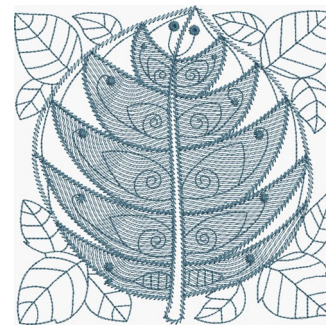

**Name:** Lapis Leaf

**SKU:** DW01-FLBC09

**Brand:** Design Whiz

**Unique Colors:** 13 (1 color Stops)

## Unique Colors

	<b>Color Name (Color Code)</b>	<b>Manufacturer - Type</b>
	Super White (1001) [No Color Selected]	madeira - rayon
	Dusty Lilac (1263) [No Color Selected]	madeira - rayon
	Crocus (286)	Exquisite - Polyester 1000m