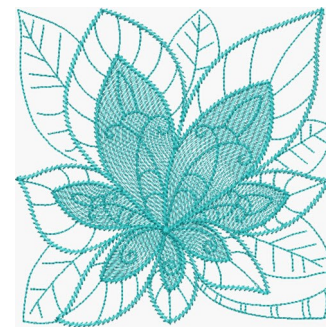

Name: Larimar Leaf

SKU: DW01-FLBC08

Brand: Design Whiz

Unique Colors: 13 (1 color Stops)

Unique Colors

	Color Name (Color Code)	Manufacturer - Type
	Super White (1001) [No Color Selected]	madeira - rayon
	Dusty Lilac (1263) [No Color Selected]	madeira - rayon
	Crocus (286)	Exquisite - Polyester 1000m

Complete Color Sequence

#		Color Name (Color Code)	Manufacturer - Type
1		Super White (1001) [No Color Selected]	madeira - rayon
2		Super White (1001) [No Color Selected]	madeira - rayon
3		Crocus (286)	Exquisite - Polyester 1000m