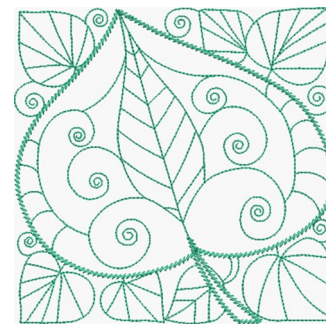

Name: Jade Leaf

SKU: DW01-FLBC03

Brand: Design Whiz

Unique Colors: 13 (1 color Stops)

Unique Colors

	Color Name (Color Code)	Manufacturer - Type
	Super White (1001) [No Color Selected]	madeira - rayon
	Dusty Lilac (1263) [No Color Selected]	madeira - rayon
	Crocus (286)	Exquisite - Polyester 1000m

Complete Color Sequence

#		Color Name (Color Code)	Manufacturer - Type
1		Super White (1001) [No Color Selected]	madeira - rayon
2		Super White (1001) [No Color Selected]	madeira - rayon
3		Crocus (286)	Exquisite - Polyester 1000m