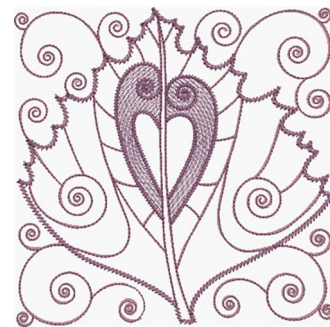

Name: Purple Leaf

SKU: DW01-FLBC01

Brand: Design Whiz

Unique Colors: 13 (1 color Stops)

Unique Colors

	Color Name (Color Code)	Manufacturer - Type
	Super White (1001) [No Color Selected]	madeira - rayon
	Dusty Lilac (1263) [No Color Selected]	madeira - rayon
	Crocus (286)	Exquisite - Polyester 1000m

Complete Color Sequence

#		Color Name (Color Code)	Manufacturer - Type
1		Super White (1001) [No Color Selected]	madeira - rayon
2		Super White (1001) [No Color Selected]	madeira - rayon
3		Crocus (286)	Exquisite - Polyester 1000m