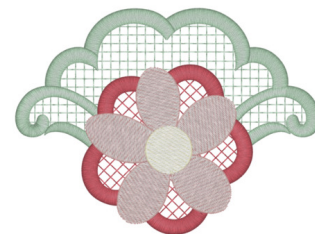

Name: Floral Machine Embroidery Design

SKU: DC01-FL2294

Brand: Dakota Collectibles

Unique Colors: 13 (4 color Stops)

Unique Colors

	Color Name (Color Code)	Manufacturer - Type
	Super White (1001) [No Color Selected]	madeira - rayon
	Dusty Lilac (1263) [No Color Selected]	madeira - rayon
	Crocus (286)	Exquisite - Polyester 1000m

Complete Color Sequence

#		Color Name (Color Code)	Manufacturer - Type
1		Super White (1001) [No Color Selected]	madeira - rayon
2		Super White (1001) [No Color Selected]	madeira - rayon
3		Crocus (286)	Exquisite - Polyester 1000m