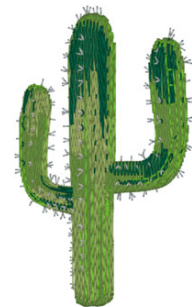

Name: Lonely Cacti Machine Embroidery Design

SKU: DC01-FL2283

Brand: Dakota Collectibles

Unique Colors: 13 (6 color Stops)

Unique Colors

	Color Name (Color Code)	Manufacturer - Type
	Super White (1001) [No Color Selected]	madeira - rayon
	Dusty Lilac (1263) [No Color Selected]	madeira - rayon
	Crocus (286)	Exquisite - Polyester 1000m

Complete Color Sequence

#		Color Name (Color Code)	Manufacturer - Type
1		Super White (1001) [No Color Selected]	madeira - rayon
2		Super White (1001) [No Color Selected]	madeira - rayon
3		Crocus (286)	Exquisite - Polyester 1000m