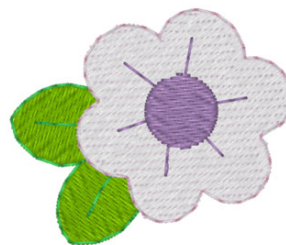

**Name:** Floral Machine Embroidery Design

**SKU:** DC01-FL2278

**Brand:** Dakota Collectibles

**Unique Colors:** 13 (5 color Stops)

## Unique Colors

	<b>Color Name (Color Code)</b>	<b>Manufacturer - Type</b>
	Super White (1001) [No Color Selected]	madeira - rayon
	Dusty Lilac (1263) [No Color Selected]	madeira - rayon
	Crocus (286)	Exquisite - Polyester 1000m

# Complete Color Sequence

#		Color Name (Color Code)	Manufacturer - Type
1		Super White (1001) [No Color Selected]	madeira - rayon
2		Super White (1001) [No Color Selected]	madeira - rayon
3		Crocus (286)	Exquisite - Polyester 1000m