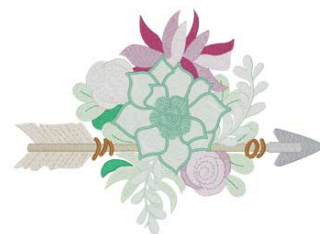

Name: Floral Machine Embroidery Design

SKU: DC01-FL2150

Brand: Dakota Collectibles

Unique Colors: 13 (16 color Stops)

Unique Colors

	Color Name (Color Code)	Manufacturer - Type
	Super White (1001) [No Color Selected]	madeira - rayon
	Dusty Lilac (1263) [No Color Selected]	madeira - rayon
	Crocus (286)	Exquisite - Polyester 1000m

Complete Color Sequence

#		Color Name (Color Code)	Manufacturer - Type
1		Super White (1001) [No Color Selected]	madeira - rayon
2		Super White (1001) [No Color Selected]	madeira - rayon
3		Crocus (286)	Exquisite - Polyester 1000m