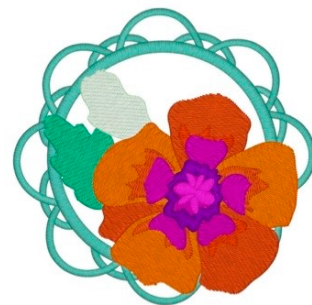

Name: Poppy With Poppy Machine Embroidery Design

SKU: DC01-FL2107

Brand: Dakota Collectibles

Unique Colors: 13 (9 color Stops)

Unique Colors

	Color Name (Color Code)	Manufacturer - Type
	Super White (1001) [No Color Selected]	madeira - rayon
	Dusty Lilac (1263) [No Color Selected]	madeira - rayon
	Crocus (286)	Exquisite - Polyester 1000m

Complete Color Sequence

#		Color Name (Color Code)	Manufacturer - Type
1		Super White (1001) [No Color Selected]	madeira - rayon
2		Super White (1001) [No Color Selected]	madeira - rayon
3		Crocus (286)	Exquisite - Polyester 1000m