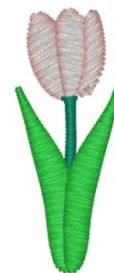

Name: White Tulip Machine Embroidery Design

SKU: DC01-FL2023

Brand: Dakota Collectibles

Unique Colors: 13 (3 color Stops)

Unique Colors

	Color Name (Color Code)	Manufacturer - Type
	Super White (1001) [No Color Selected]	madeira - rayon
	Dusty Lilac (1263) [No Color Selected]	madeira - rayon
	Crocus (286)	Exquisite - Polyester 1000m

Complete Color Sequence

#		Color Name (Color Code)	Manufacturer - Type
1		Super White (1001) [No Color Selected]	madeira - rayon
2		Super White (1001) [No Color Selected]	madeira - rayon
3		Crocus (286)	Exquisite - Polyester 1000m