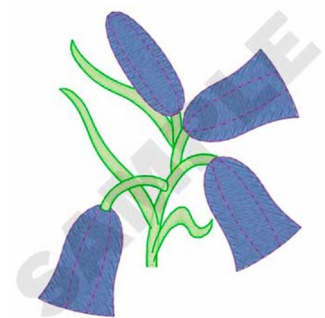

**Name:** Bluebells Small Machine Embroidery Design

**SKU:** DC01-FL1976

**Brand:** Dakota Collectibles

**Unique Colors:** 13 (6 color Stops)

## Unique Colors

	<b>Color Name (Color Code)</b>	<b>Manufacturer - Type</b>
	Super White (1001) [No Color Selected]	madeira - rayon
	Dusty Lilac (1263) [No Color Selected]	madeira - rayon
	Crocus (286)	Exquisite - Polyester 1000m

# Complete Color Sequence

#		Color Name (Color Code)	Manufacturer - Type
1		Super White (1001) [No Color Selected]	madeira - rayon
2		Super White (1001) [No Color Selected]	madeira - rayon
3		Crocus (286)	Exquisite - Polyester 1000m