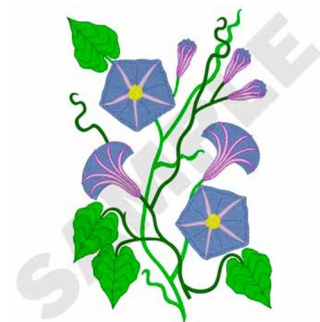

Name: Morning Glory Machine Embroidery Design

SKU: DC01-FL1975

Brand: Dakota Collectibles

Unique Colors: 13 (8 color Stops)

Unique Colors

	Color Name (Color Code)	Manufacturer - Type
	Super White (1001) [No Color Selected]	madeira - rayon
	Dusty Lilac (1263) [No Color Selected]	madeira - rayon
	Crocus (286)	Exquisite - Polyester 1000m

Complete Color Sequence

#		Color Name (Color Code)	Manufacturer - Type
1		Super White (1001) [No Color Selected]	madeira - rayon
2		Super White (1001) [No Color Selected]	madeira - rayon
3		Crocus (286)	Exquisite - Polyester 1000m