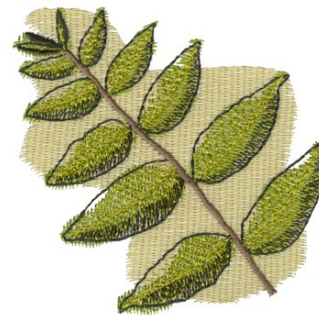

Name: Walnut Tree Leaves Machine Embroidery Design

SKU: DC01-FL1710

Brand: Dakota Collectibles

Unique Colors: 13 (5 color Stops)

Unique Colors

	Color Name (Color Code)	Manufacturer - Type
	Super White (1001) [No Color Selected]	madeira - rayon
	Dusty Lilac (1263) [No Color Selected]	madeira - rayon
	Crocus (286)	Exquisite - Polyester 1000m

Complete Color Sequence

#		Color Name (Color Code)	Manufacturer - Type
1		Super White (1001) [No Color Selected]	madeira - rayon
2		Super White (1001) [No Color Selected]	madeira - rayon
3		Crocus (286)	Exquisite - Polyester 1000m