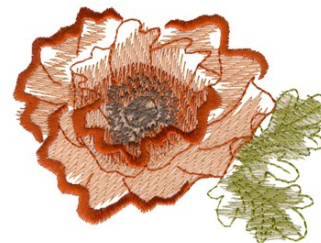

Name: Iceland Poppy Machine Embroidery Design

SKU: DC01-FL1709

Brand: Dakota Collectibles

Unique Colors: 13 (5 color Stops)

Unique Colors

	Color Name (Color Code)	Manufacturer - Type
	Super White (1001) [No Color Selected]	madeira - rayon
	Dusty Lilac (1263) [No Color Selected]	madeira - rayon
	Crocus (286)	Exquisite - Polyester 1000m

Complete Color Sequence

#		Color Name (Color Code)	Manufacturer - Type
1		Super White (1001) [No Color Selected]	madeira - rayon
2		Super White (1001) [No Color Selected]	madeira - rayon
3		Crocus (286)	Exquisite - Polyester 1000m