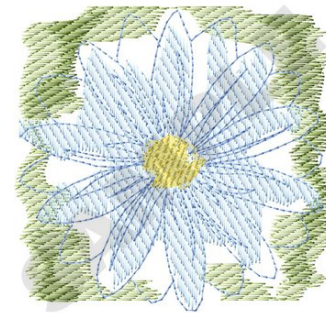

**Name:** Daisy Machine Embroidery Design

**SKU:** DC01-FL1702

**Brand:** Dakota Collectibles

**Unique Colors:** 13 (5 color Stops)

## Unique Colors

	<b>Color Name (Color Code)</b>	<b>Manufacturer - Type</b>
	Super White (1001) [No Color Selected]	madeira - rayon
	Dusty Lilac (1263) [No Color Selected]	madeira - rayon
	Crocus (286)	Exquisite - Polyester 1000m

# Complete Color Sequence

#		Color Name (Color Code)	Manufacturer - Type
1		Super White (1001) [No Color Selected]	madeira - rayon
2		Super White (1001) [No Color Selected]	madeira - rayon
3		Crocus (286)	Exquisite - Polyester 1000m