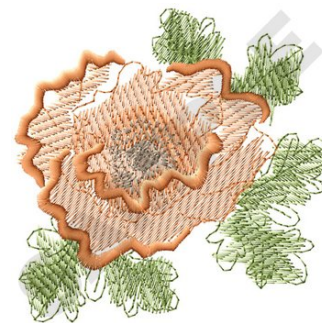

Name: Orange Poppy Machine Embroidery Design

SKU: DC01-FL1701

Brand: Dakota Collectibles

Unique Colors: 13 (5 color Stops)

Unique Colors

	Color Name (Color Code)	Manufacturer - Type
	Super White (1001) [No Color Selected]	madeira - rayon
	Dusty Lilac (1263) [No Color Selected]	madeira - rayon
	Crocus (286)	Exquisite - Polyester 1000m

Complete Color Sequence

#		Color Name (Color Code)	Manufacturer - Type
1		Super White (1001) [No Color Selected]	madeira - rayon
2		Super White (1001) [No Color Selected]	madeira - rayon
3		Crocus (286)	Exquisite - Polyester 1000m