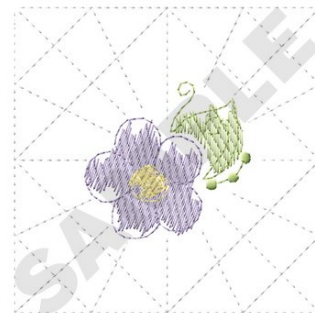

Name: Quilt Stitched Flower Machine
Embroidery Design

SKU: DC01-FL1692

Brand: Dakota Collectibles

Unique Colors: 13 (4 color Stops)

Unique Colors

	Color Name (Color Code)	Manufacturer - Type
	Super White (1001) [No Color Selected]	madeira - rayon
	Dusty Lilac (1263) [No Color Selected]	madeira - rayon
	Crocus (286)	Exquisite - Polyester 1000m

Complete Color Sequence

#		Color Name (Color Code)	Manufacturer - Type
1		Super White (1001) [No Color Selected]	madeira - rayon
2		Super White (1001) [No Color Selected]	madeira - rayon
3		Crocus (286)	Exquisite - Polyester 1000m