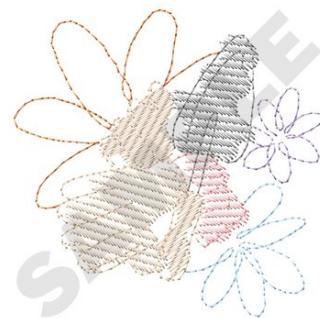

**Name:** Garden Gloves Machine Embroidery Design

**SKU:** DC01-FL1688

**Brand:** Dakota Collectibles

**Unique Colors:** 13 (6 color Stops)

## Unique Colors

	<b>Color Name (Color Code)</b>	<b>Manufacturer - Type</b>
	Super White (1001) [No Color Selected]	madeira - rayon
	Dusty Lilac (1263) [No Color Selected]	madeira - rayon
	Crocus (286)	Exquisite - Polyester 1000m

# Complete Color Sequence

#		Color Name (Color Code)	Manufacturer - Type
1		Super White (1001) [No Color Selected]	madeira - rayon
2		Super White (1001) [No Color Selected]	madeira - rayon
3		Crocus (286)	Exquisite - Polyester 1000m