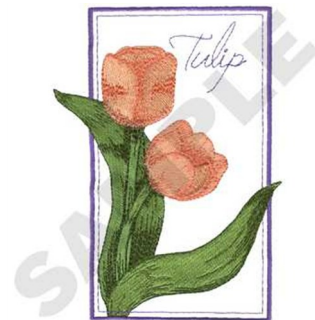

Name: Tulip Machine Embroidery Design

SKU: DC01-FL1545

Brand: Dakota Collectibles

Unique Colors: 13 (5 color Stops)

Unique Colors

	Color Name (Color Code)	Manufacturer - Type
	Super White (1001) [No Color Selected]	madeira - rayon
	Dusty Lilac (1263) [No Color Selected]	madeira - rayon
	Crocus (286)	Exquisite - Polyester 1000m

Complete Color Sequence

#		Color Name (Color Code)	Manufacturer - Type
1		Super White (1001) [No Color Selected]	madeira - rayon
2		Super White (1001) [No Color Selected]	madeira - rayon
3		Crocus (286)	Exquisite - Polyester 1000m