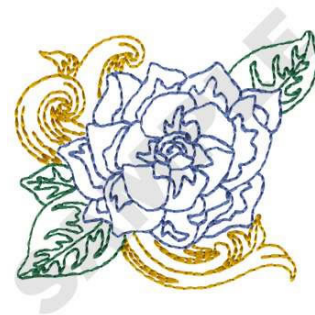

Name: Gardenia Flower Machine Embroidery Design

SKU: DC01-FL1461

Brand: Dakota Collectibles

Unique Colors: 13 (3 color Stops)

Unique Colors

	Color Name (Color Code)	Manufacturer - Type
	Super White (1001) [No Color Selected]	madeira - rayon
	Dusty Lilac (1263) [No Color Selected]	madeira - rayon
	Crocus (286)	Exquisite - Polyester 1000m