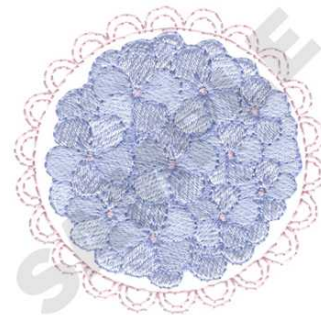

**Name:** Phlox Machine Embroidery Design

**SKU:** DC01-FL1387

**Brand:** Dakota Collectibles

**Unique Colors:** 13 (4 color Stops)

## Unique Colors

	<b>Color Name (Color Code)</b>	<b>Manufacturer - Type</b>
	Super White (1001) [No Color Selected]	madeira - rayon
	Dusty Lilac (1263) [No Color Selected]	madeira - rayon
	Crocus (286)	Exquisite - Polyester 1000m

## Complete Color Sequence

#		Color Name (Color Code)	Manufacturer - Type
1		Super White (1001) [No Color Selected]	madeira - rayon
2		Super White (1001) [No Color Selected]	madeira - rayon
3		Crocus (286)	Exquisite - Polyester 1000m