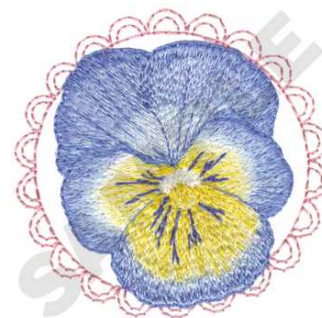

Name: Pansy Machine Embroidery Design

SKU: DC01-FL1379

Brand: Dakota Collectibles

Unique Colors: 13 (8 color Stops)

Unique Colors

	Color Name (Color Code)	Manufacturer - Type
	Super White (1001) [No Color Selected]	madeira - rayon
	Dusty Lilac (1263) [No Color Selected]	madeira - rayon
	Crocus (286)	Exquisite - Polyester 1000m

Complete Color Sequence

#		Color Name (Color Code)	Manufacturer - Type
1		Super White (1001) [No Color Selected]	madeira - rayon
2		Super White (1001) [No Color Selected]	madeira - rayon
3		Crocus (286)	Exquisite - Polyester 1000m