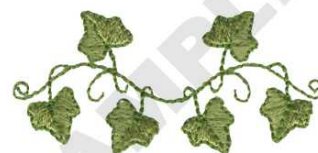

**Name:** Ivy Machine Embroidery Design

**SKU:** DC01-FL1296

**Brand:** Dakota Collectibles

**Unique Colors:** 13 (2 color Stops)

## Unique Colors

	<b>Color Name (Color Code)</b>	<b>Manufacturer - Type</b>
	Super White (1001) [No Color Selected]	madeira - rayon
	Dusty Lilac (1263) [No Color Selected]	madeira - rayon
	Crocus (286)	Exquisite - Polyester 1000m